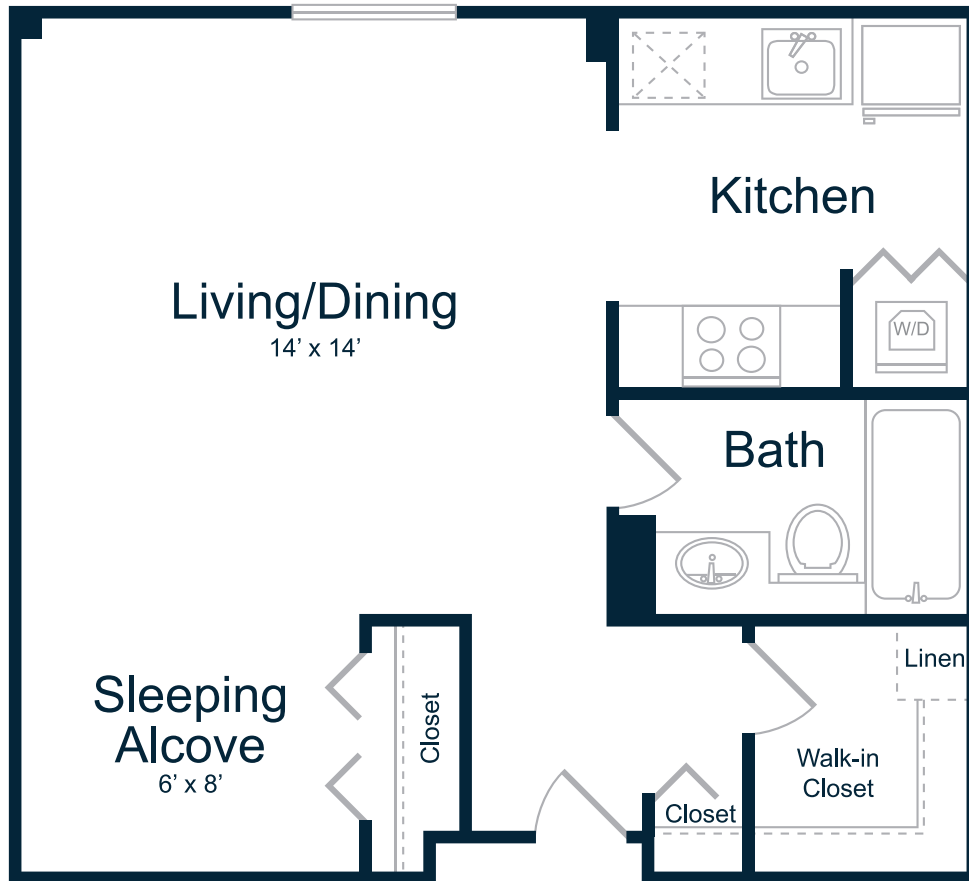

E10A

Studio • 460 sq. ft.

QUAKER COURT
EST
1799
AT UNIVERSITY CITY

Rate: _____

Date Available: _____

quakercourt@greystar.com | 215.222.2233 | quakercourt.com | 3514 Lancaster Avenue, Philadelphia, PA 19104

*Floor plans are artist's rendering. All dimensions are approximate. Actual product and specifications may vary in dimension or detail. Not all features are available in every apartment. Prices and availability are subject to change. Please see a representative for details.