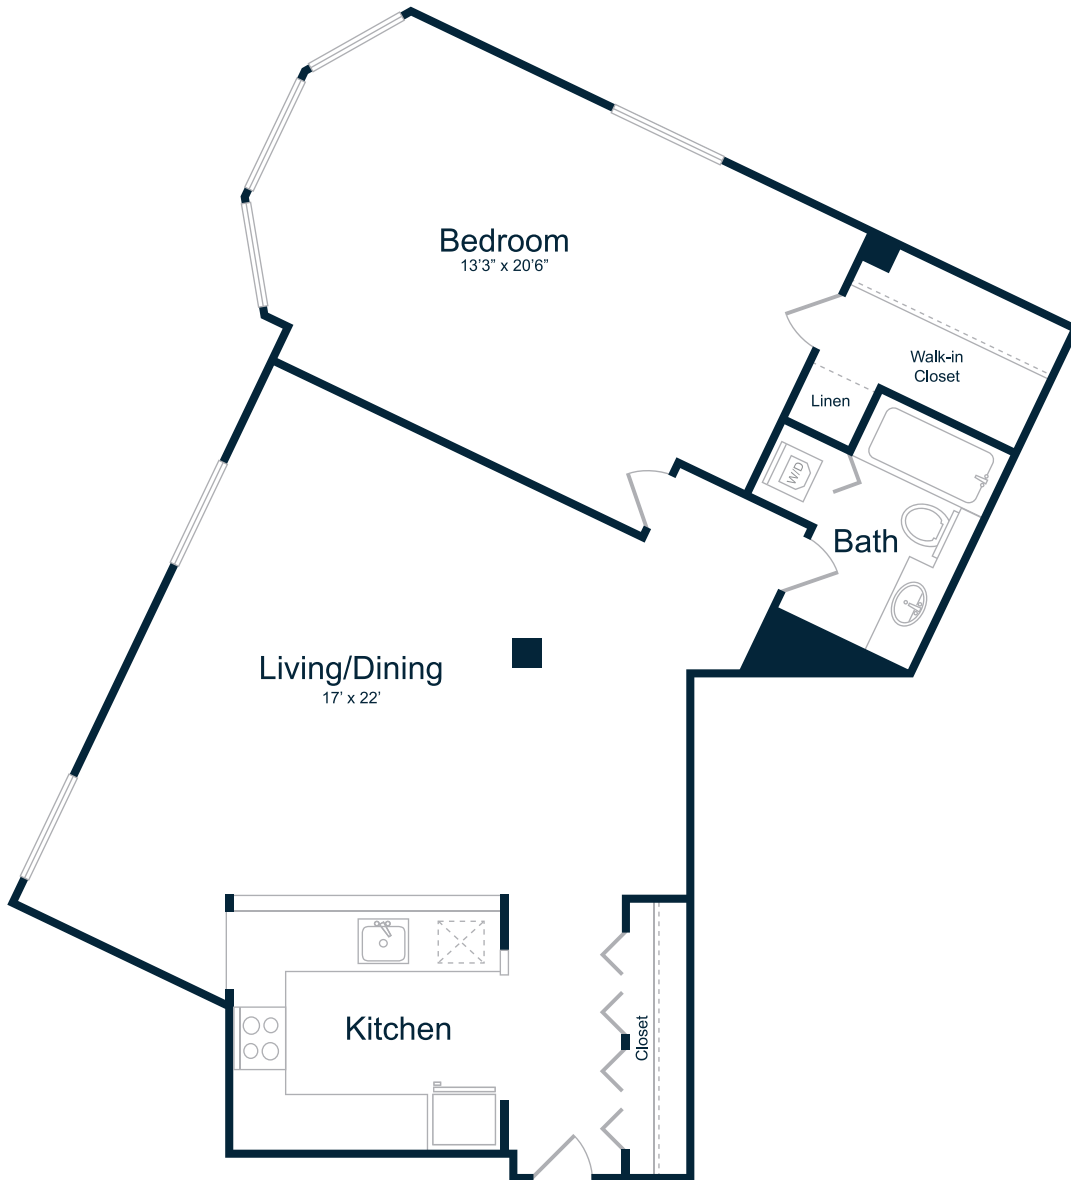

A10K

1 Bed, 1 Bath • 910 sq. ft.

QUAKER COURT
EST
1799
AT UNIVERSITY CITY

Rate: _____

Date Available: _____

quakercourt@greystar.com | 215.222.2233 | quakercourt.com | 3514 Lancaster Avenue, Philadelphia, PA 19104

*Floor plans are artist's rendering. All dimensions are approximate. Actual product and specifications may vary in dimension or detail. Not all features are available in every apartment. Prices and availability are subject to change. Please see a representative for details.