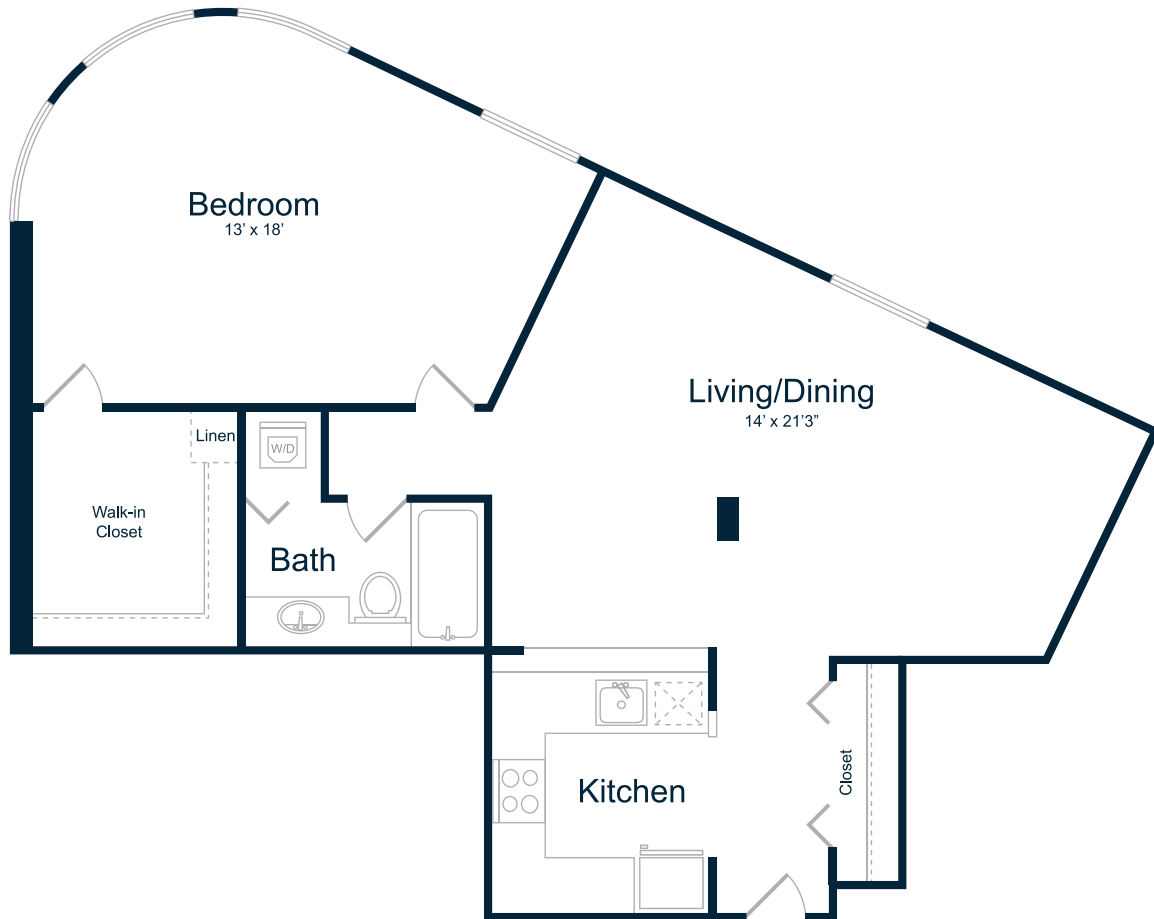

A10J2

1 Bed, 1 Bath • 875 sq. ft.

QUAKER COURT
EST
1799
AT UNIVERSITY CITY

Rate: _____

Date Available: _____

quakercourt@greystar.com | 215.222.2233 | quakercourt.com | 3514 Lancaster Avenue, Philadelphia, PA 19104

*Floor plans are artist's rendering. All dimensions are approximate. Actual product and specifications may vary in dimension or detail. Not all features are available in every apartment. Prices and availability are subject to change. Please see a representative for details.