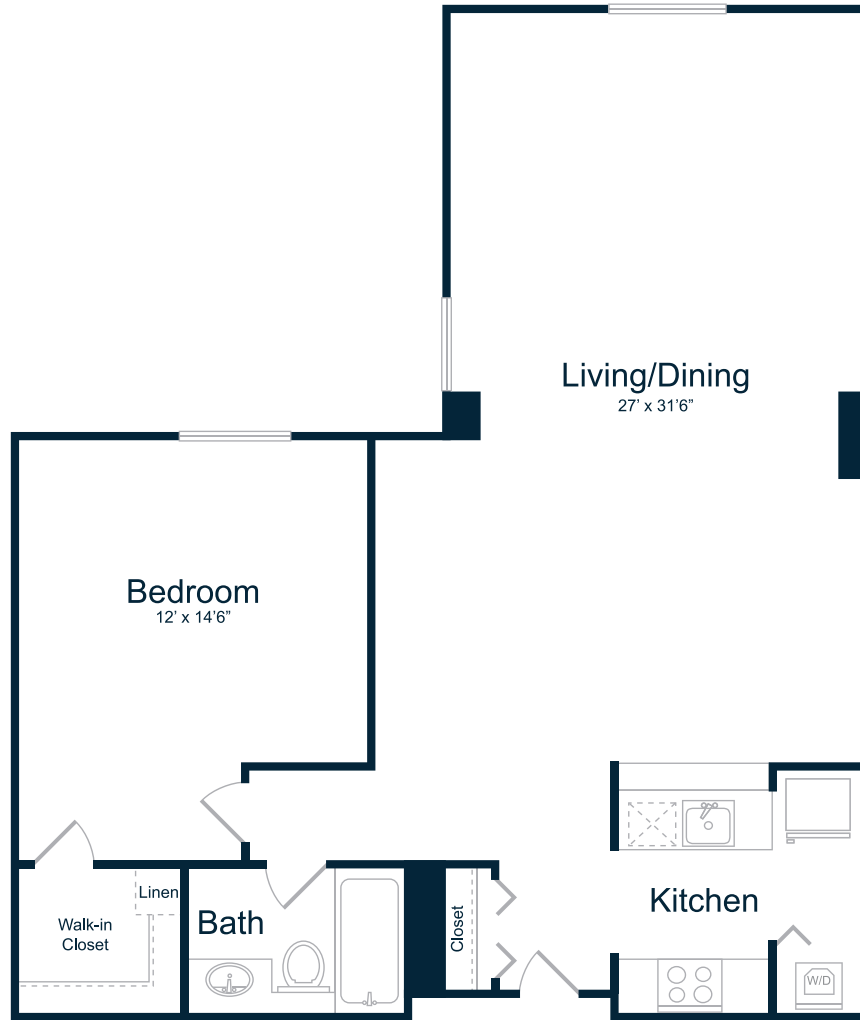

A101

1 Bed, 1 Bath • 825 sq. ft.

QUAKER COURT
EST
1799
AT UNIVERSITY CITY

Rate: _____

Date Available: _____

quakercourt@greystar.com | 215.222.2233 | quakercourt.com | 3514 Lancaster Avenue, Philadelphia, PA 19104

*Floor plans are artist's rendering. All dimensions are approximate. Actual product and specifications may vary in dimension or detail. Not all features are available in every apartment. Prices and availability are subject to change. Please see a representative for details.