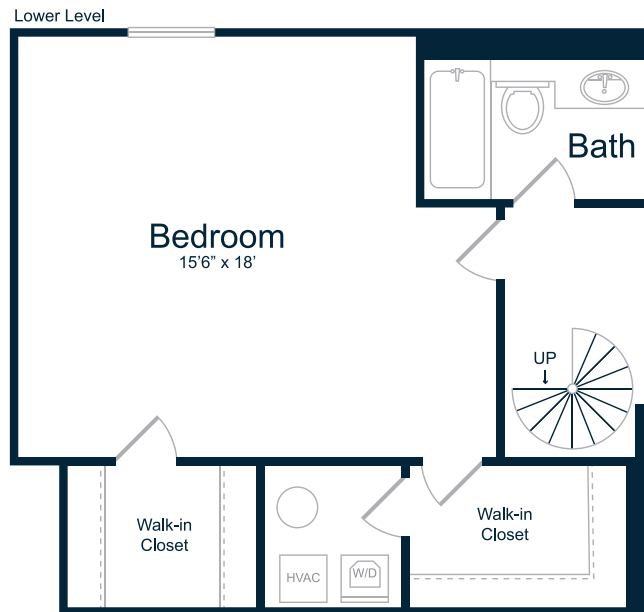

A10H2

1 Bed, 1 Bath • 820 sq. ft.

QUAKER COURT
EST
1799
AT UNIVERSITY CITY

Rate: _____

Date Available: _____

quakercourt@greystar.com | 215.222.2233 | quakercourt.com | 3514 Lancaster Avenue, Philadelphia, PA 19104

*Floor plans are artist's rendering. All dimensions are approximate. Actual product and specifications may vary in dimension or detail. Not all features are available in every apartment. Prices and availability are subject to change. Please see a representative for details.