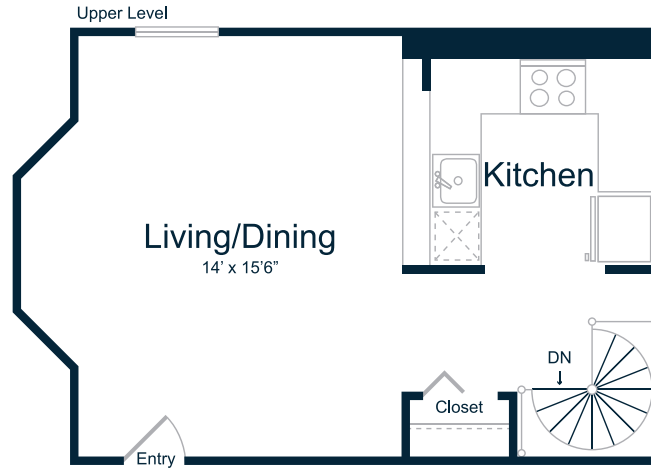

A10H2

1 Bed, 1 Bath • 820 sq. ft.

QUAKER COURT
EST
1799
AT UNIVERSITY CITY

Rate: _____

Date Available: _____

quakercourt@greystar.com | 215.222.2233 | quakercourt.com | 3514 Lancaster Avenue, Philadelphia, PA 19104

*Floor plans are artist's rendering. All dimensions are approximate. Actual product and specifications may vary in dimension or detail. Not all features are available in every apartment. Prices and availability are subject to change. Please see a representative for details.