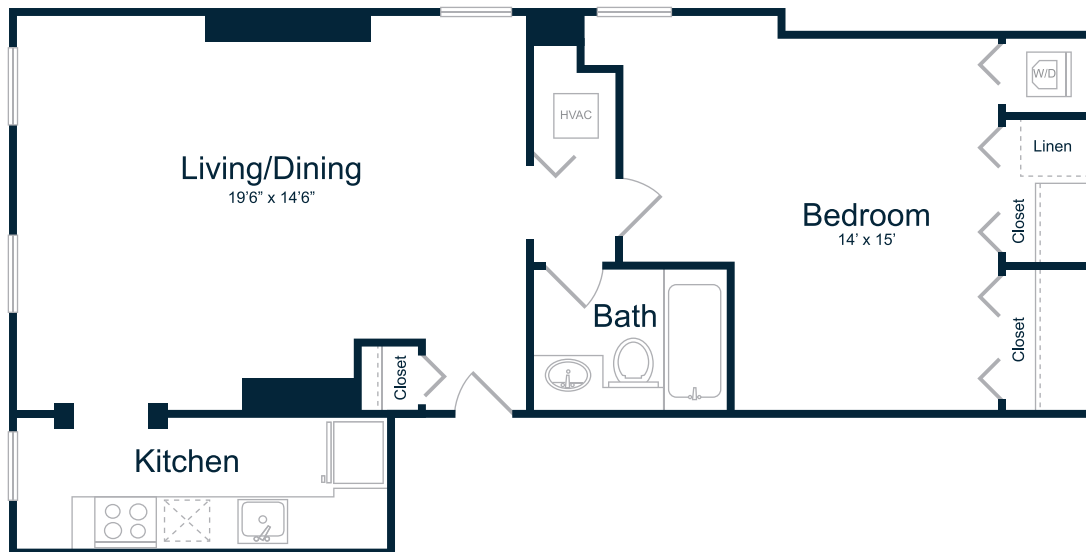

A10F2

1 Bed, 1 Bath • 790 sq. ft.

QUAKER COURT
EST
1799
AT UNIVERSITY CITY

Rate: _____

Date Available: _____

quakercourt@greystar.com | 215.222.2233 | quakercourt.com | 3514 Lancaster Avenue, Philadelphia, PA 19104

*Floor plans are artist's rendering. All dimensions are approximate. Actual product and specifications may vary in dimension or detail. Not all features are available in every apartment. Prices and availability are subject to change. Please see a representative for details.