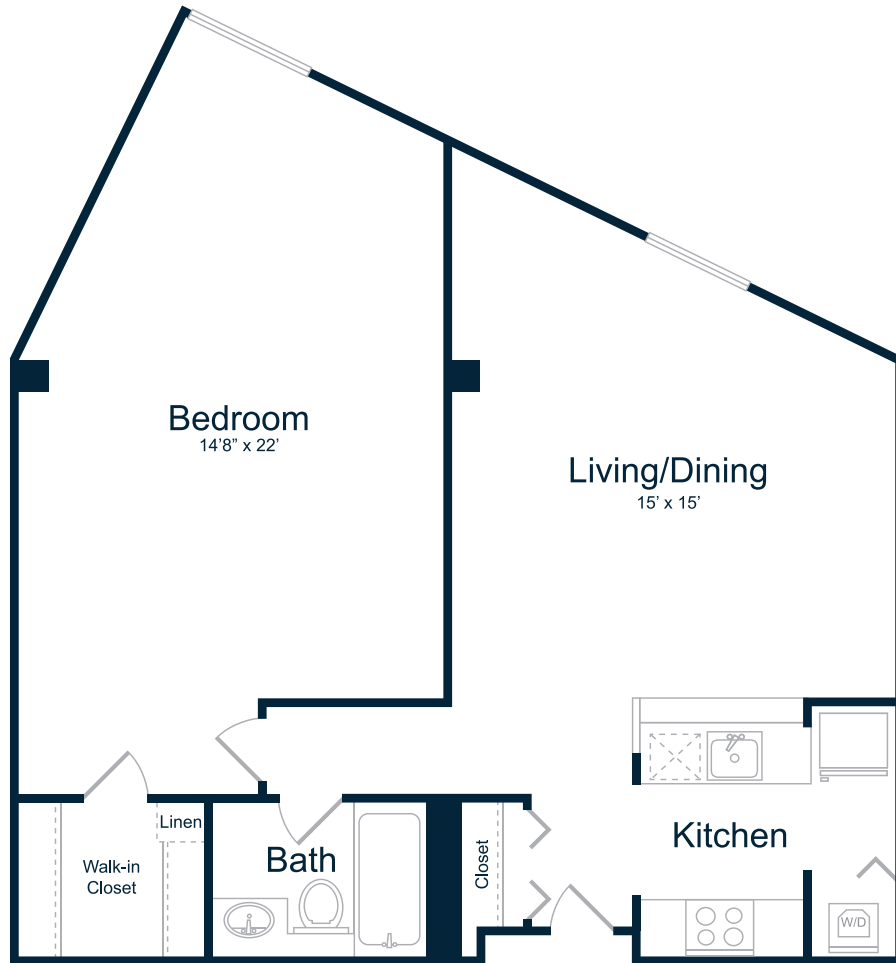

A10C2

1 Bed, 1 Bath • 700 sq. ft.

QUAKER COURT
EST
1799
AT UNIVERSITY CITY

Rate: _____

Date Available: _____

quakercourt@greystar.com | 215.222.2233 | quakercourt.com | 3514 Lancaster Avenue, Philadelphia, PA 19104

*Floor plans are artist's rendering. All dimensions are approximate. Actual product and specifications may vary in dimension or detail. Not all features are available in every apartment. Prices and availability are subject to change. Please see a representative for details.