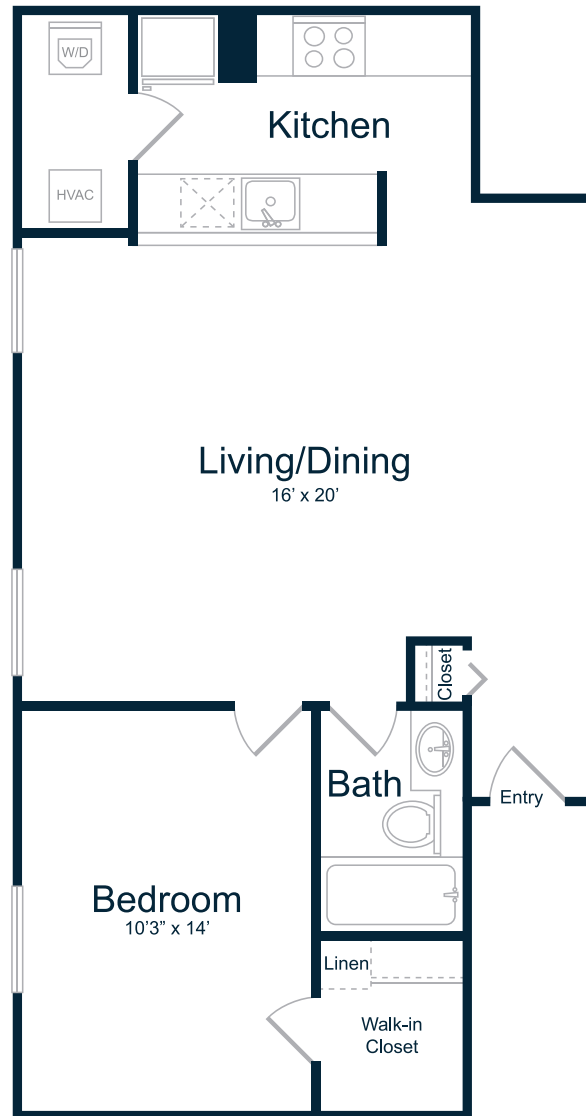

A10B3

1 Bed, 1 Bath • 640 sq. ft.

QUAKER COURT
EST
1799
AT UNIVERSITY CITY

Rate: _____

Date Available: _____

quakercourt@greystar.com | 215.222.2233 | quakercourt.com | 3514 Lancaster Avenue, Philadelphia, PA 19104 

*Floor plans are artist's rendering. All dimensions are approximate. Actual product and specifications may vary in dimension or detail. Not all features are available in every apartment. Prices and availability are subject to change. Please see a representative for details.