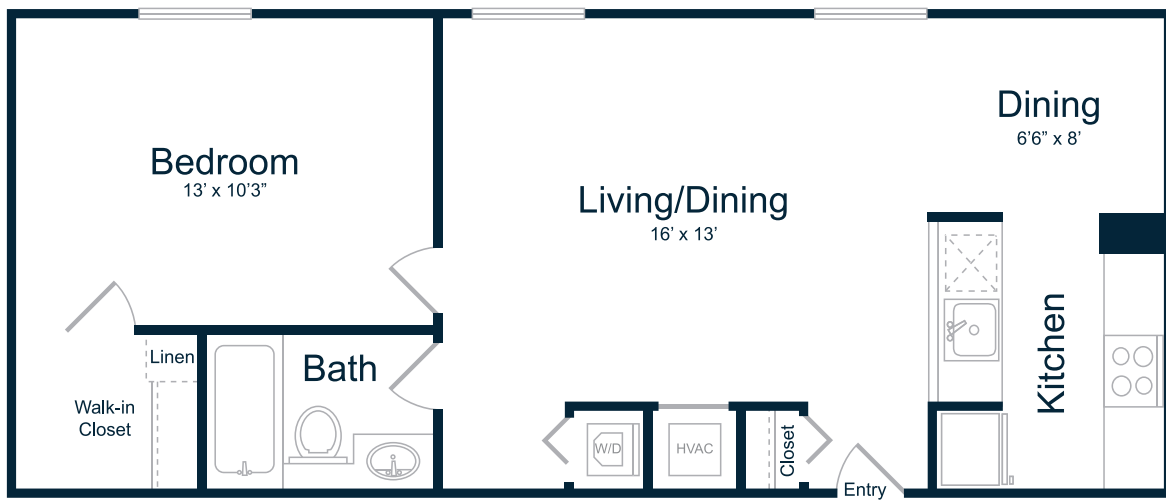

A10B2

1 Bed, 1 Bath • 640 sq. ft.

QUAKER COURT
EST
1799
AT UNIVERSITY CITY

Rate: _____

Date Available: _____

quakercourt@greystar.com | 215.222.2233 | quakercourt.com | 3514 Lancaster Avenue, Philadelphia, PA 19104

*Floor plans are artist's rendering. All dimensions are approximate. Actual product and specifications may vary in dimension or detail. Not all features are available in every apartment. Prices and availability are subject to change. Please see a representative for details.