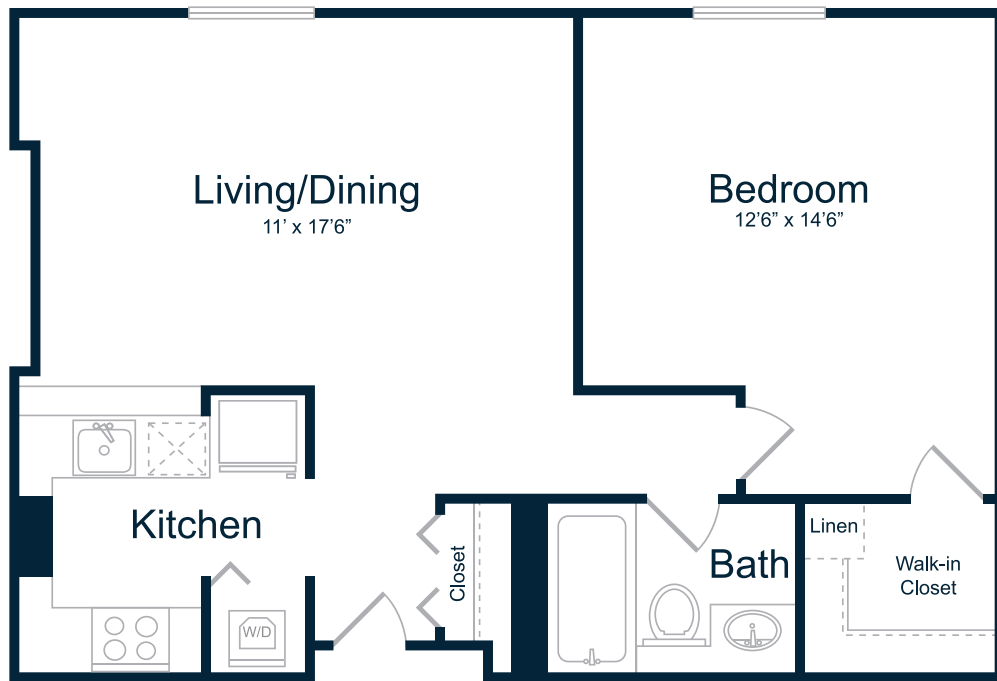

A10A

1 Bed, 1 Bath • 600 sq. ft.

QUAKER COURT
EST
1799
AT UNIVERSITY CITY

Rate: _____

Date Available: _____

quakercourt@greystar.com | 215.222.2233 | quakercourt.com | 3514 Lancaster Avenue, Philadelphia, PA 19104

*Floor plans are artist's rendering. All dimensions are approximate. Actual product and specifications may vary in dimension or detail. Not all features are available in every apartment. Prices and availability are subject to change. Please see a representative for details.