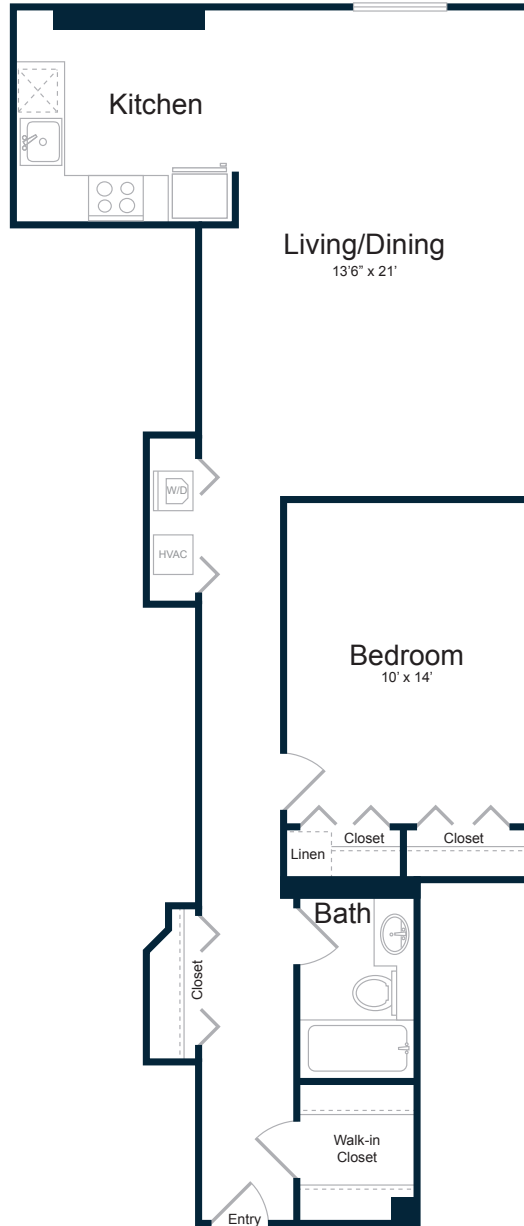

10E

1 Bed, 1 Bath • 765 sq. ft.

QUAKER COURT
EST
1799
AT UNIVERSITY CITY

Rate: _____

Date Available: _____

quakercourt@greystar.com | 215.222.2233 | quakercourt.com | 3514 Lancaster Avenue, Philadelphia, PA 19104   

*Floor plans are artist's rendering. All dimensions are approximate. Actual product and specifications may vary in dimension or detail. Not all features are available in every apartment. Prices and availability are subject to change. Please see a representative for details.